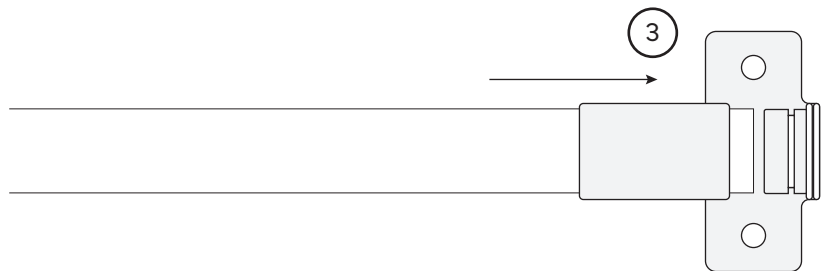

CAFE RODS (face fixing)

1.8m
Maximum Span

CAFE RODS (recess fixing)