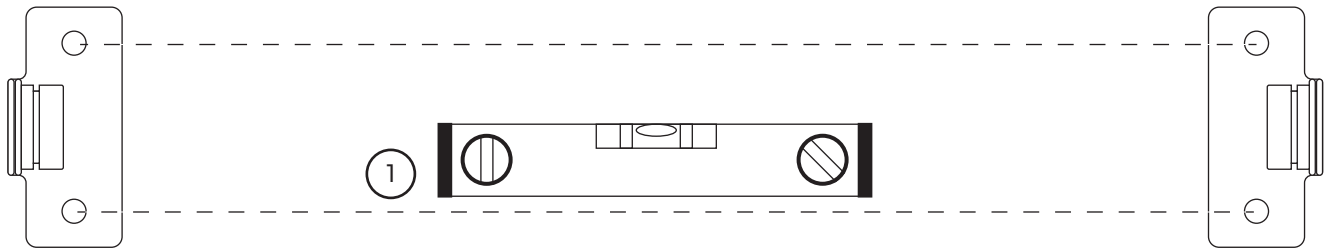

CAFE RODS (face fixing)

1.8m
Maximum Span

CAFE RODS (recess fixing)