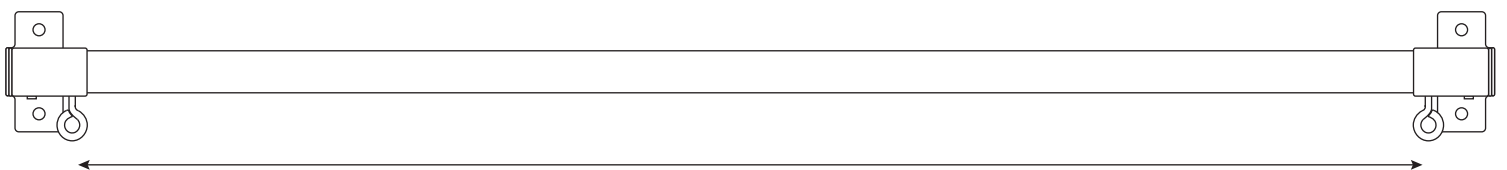

CAFE RODS (face fixing)

1.8m
Maximum Span

CAFE RODS (recess fixing)