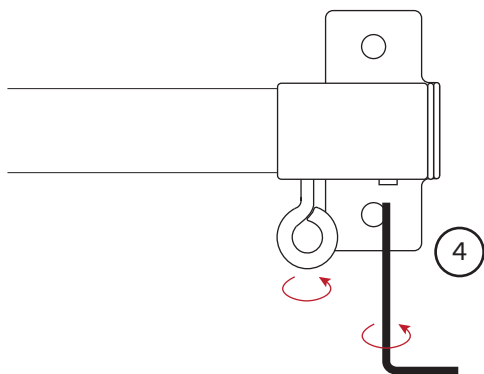

CAFE RODS (face fixing)

1.8m
Maximum Span

CAFE RODS (recess fixing)